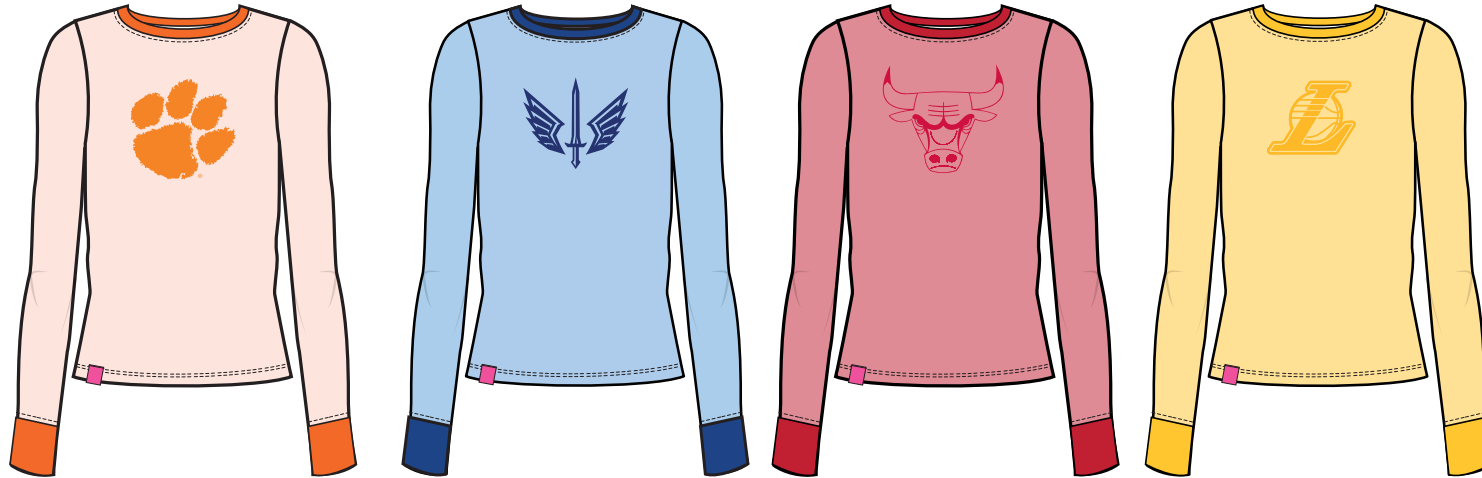

### AVAILABLE COLORWAYS

LUSSO — SPRING / SUMMER — 2026 / COLLECTION

# SS26 TEE CAPSULE

DELIVERY 1: 2.15.26 - 3.15.26  
 DELIVERY 2: 3.15.26 - 4.15.26

100 PERUVIAN COTTON  
 JERSEY  
 XS-XXL  
 MOQ: 48

**TRIXIE - 10674**  
**\$23.50/47**

LONG SLEEVE RINGER TEE / ONE COLOR SCREENPRINTED GRAPHIC /  
 LUSSO PINK WRAP LABEL