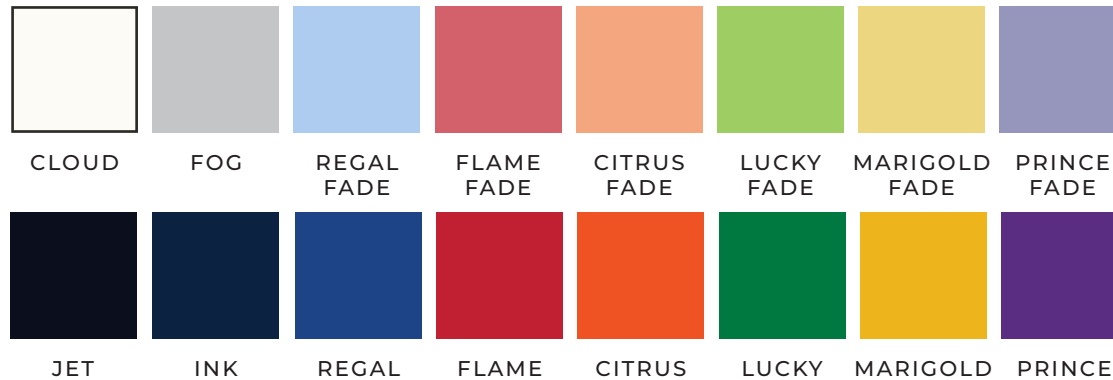

### AVAILABLE COLORWAYS

**PENDING LEAGUE & TEAM APPROVAL**

### AVAILABLE COLORWAYS

LUSSO — SPRING / SUMMER — 2026 / COLLECTION

# SS26 TEE CAPSULE

DELIVERY 1: 2.15.26 - 3.15.26  
 DELIVERY 2: 3.15.26 - 4.15.26

100 PERUVIAN COTTON  
 FLEECE  
 XS-XXL  
 MOQ: 48

MIRANDA - 10676  
 \$31/62

OVERSIZED SWEATSHIRT / RIB TRIM /  
 ONE COLOR SCREENPRINTED GRAPHIC / LUSSO PINK WRAP LABEL