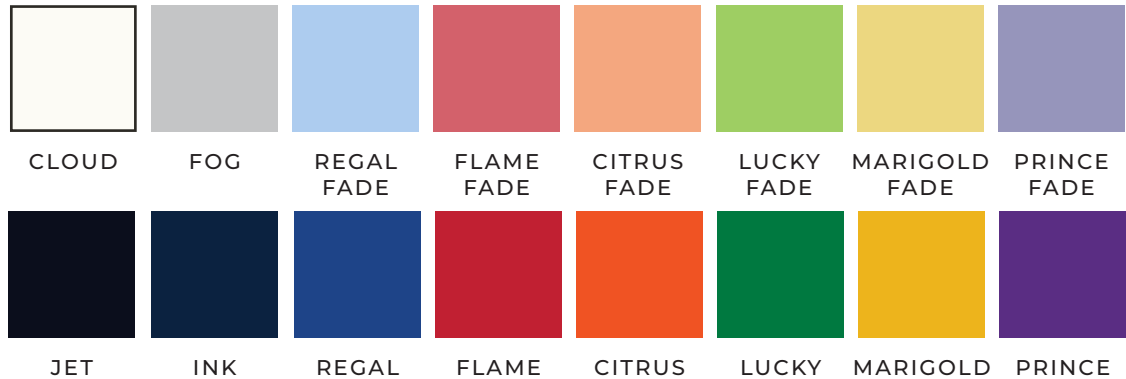

### AVAILABLE COLORWAYS

LUSSO — SPRING / SUMMER — 2026 / COLLECTION